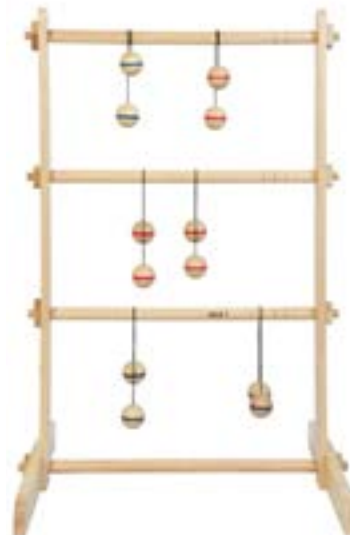

SPIN LADDER PRO

519-025

Ladder: 88,5x58x60cm
Bars: 51x2,5cm
Balls: 4,6cm
Rope: 30cm
Material: Rubber Wood

Includes

- 1 ladder
- 2 sets of balls (3 blue and 3 red)
- Non-woven bag for balls
- Multi-lingual rulebook

This game is mainly made of rubber wood with a lacquer finish.