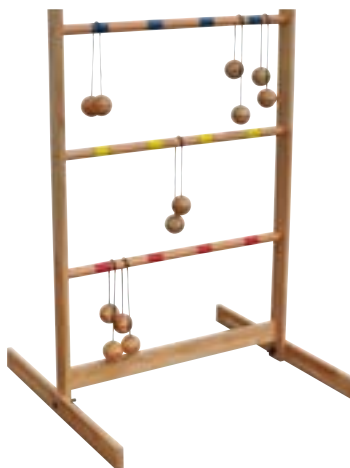

Includes

- 1 ladder
- 2 sets of balls (3 blue and 3 red)
- Non-woven bag for balls
- Multi-lingual rulebook

This game is made of rubber wood with a lacquer finish.
The ladder is constructed for easy storage.

2kg

144pcs

95x20x6cm

7392601190208

4pcs