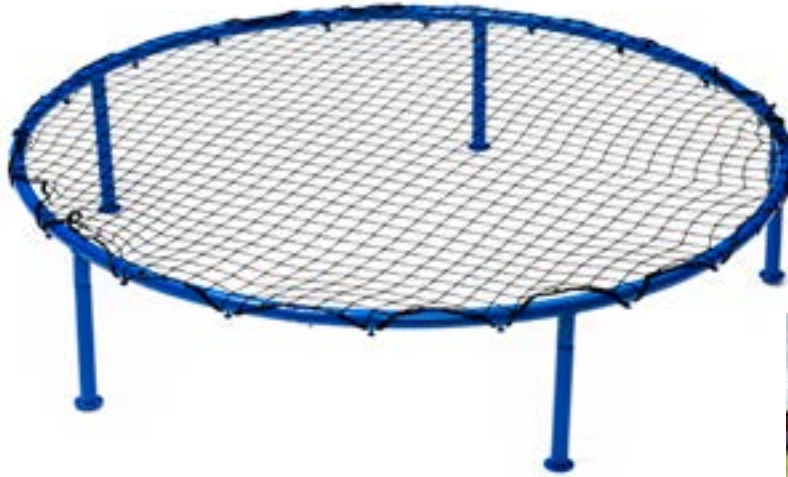

ROUNDNET METAL

517-022

Diameter: 92cm

Height: 20cm

Easy to assemble.

Includes

- 2 balls in different sizes
- Pump
- Carry bag