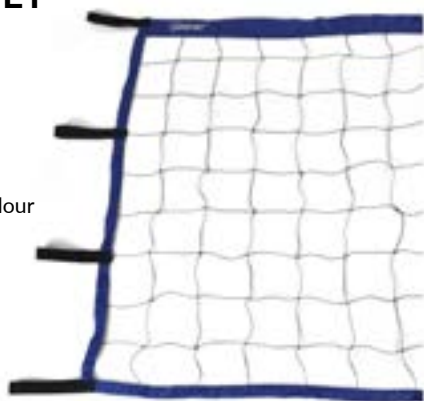

Includes

- 1 volleyball net

Packed in blister with full colour sleeve.

7392601153050

3pcs

VOLLEYBALL

515-210

Size: 5 (66cm circumference)

Weight: 275g

Features

- Official size & weight
- Soft touch